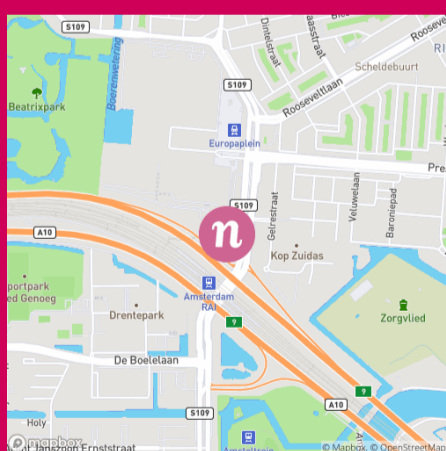

NH MEETINGS
inspire. create. enjoy.

nhow

AMSTERDAM RAI

HOTEL LOCATION

nhow Amsterdam RAI is now open in the thriving business district of Zuidas in Amsterdam. Designed by leading architect Reinier de Graaf, the hotel is located next to the RAI Convention Center, with easy subway access to Amsterdam's main attractions. The 24 floor hotel has 650 rooms, all with floor-to-ceiling windows and views across the city. The hotel's 650 newly built rooms, inspired by the six cardinal directions the hotel faces, are modern and light. The pet-friendly rooms feature L'OR coffee machines, flat-screen TVs, digital safes, a minibar, and complimentary WiFi.

Schiphol Airport
13 km / 10 min by train
Amsterdam RAI
250 m / 2 min walk
Station Zuid
1,5 km / 2 min by metro
Amsterdam Central Station
7 km / 7 min by metro

Europaboulevard 2b
1078 RV Amsterdam
The Netherlands
T. +31 (0)20 800 3200
nhowamsterdamrai@nh-hotels.com
<https://www.nh-hotels.com/hotel/nhow-amsterdam-rai>

hotel & location

Welcome to nhow Amsterdam RAI, a place where contemporary art, design, gastronomy and cultural expressions mix. A new social and multicultural hub for globetrotters, business travellers and Amsterdam locals. The iconic building, pointing in various cardinal directions, symbolises the melting-pot the city of Amsterdam has always been and continues to be. The impressive 91m tall building is located in the Zuidas district, right next to RAI Amsterdam Convention Centre, offering its guests a dynamic headquarter and home base. nhow Amsterdam RAI commits to a sustainable future by following world-leading standards for sustainability and energy efficiency. The building was awarded a breem Excellent rating.